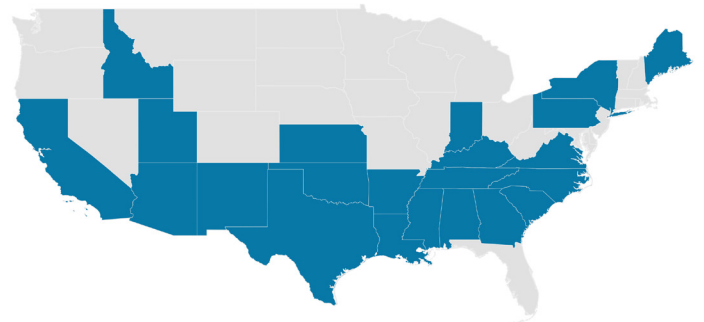

Overview Details

Ethernet has become the de facto industry standard for connecting multiple locations through a point-to-point or multi-point solution. Conterra Networks' Ethernet services allows your organization to manage and prioritize your network for ease of use that is best for you. Enjoy the benefits of limitless communication when you customize your own Ethernet Network Solution.

Features of Conterra Networks' Ethernet Solutions

Conterra Networks provides dedicated point-to-point Ethernet Private Line (EPL), switched or virtual point-to-point (EVPL) and E-LAN services (transparent LAN). With Conterra Networks' Ethernet services support of Layer 2 point-to-point, point-to-multipoint and multipoint-to-multipoint topologies, your local area Ethernet network can be seamless extended to the wide area network.

Conterra Networks States Served

22 States served
9,500 miles Fiber owned
14,000+ Licensed Microwave route miles owned
524 Wireless towers owned

Industries We Serve

Conterra Networks serves educational, healthcare, financial, government, and wholesale organizations across the nation that require high quality, scalable networks – enabling limitless communications.