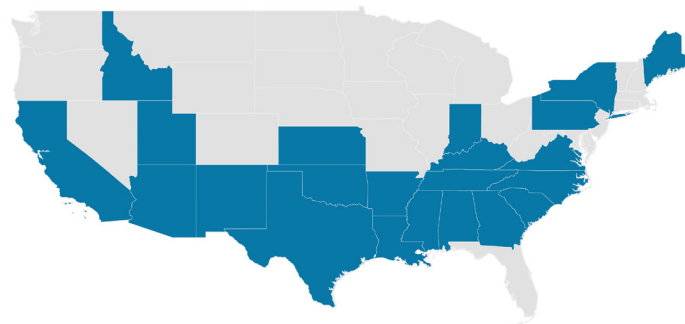

## Conterra States Served

**22** States served  
**6,500** miles Fiber owned  
**14,000+** Licensed Microwave route miles owned  
**524** Wireless towers owned