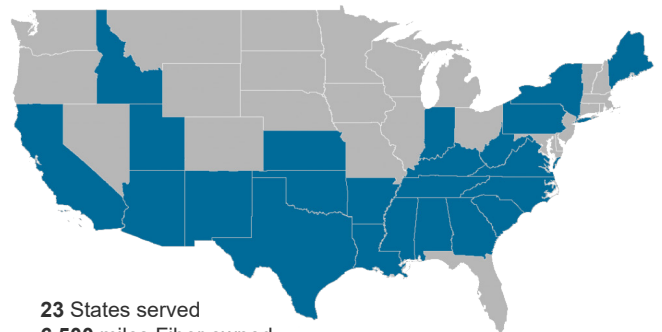

Features of Contrerra's Ethernet Solutions

Contrerra provides dedicated point-to-point Ethernet Private Line (EPL), switched or virtual point-to-point (EVPL) and E-LAN services (transparent LAN). With Contrerra Ethernet services support of Layer 2 point-to-point, point-to-multipoint and multipoint-to-multipoint topologies, your local area Ethernet network can be seamless extended to the wide area network.

- Bandwidth 10 Mbps to 10 Gbps
- Low latency end-to-end connectivity
- Availability of at least 99.99%
- Industry leading Service Level Agreements (SLA's)
- 24 x 7 Network Operations Center (NOC) ensures your service performance
- Highly configurable capacity that addresses both short term and can scale to meet long term bandwidth needs
- Extension of your local area network Ethernet – well known standard
- Optimized QoS – Allows you to prioritize your data, voice and video traffic

Contrerra States Served

23 States served
6,500 miles Fiber owned
14,000+ Licensed Microwave route miles owned
524 Wireless towers owned